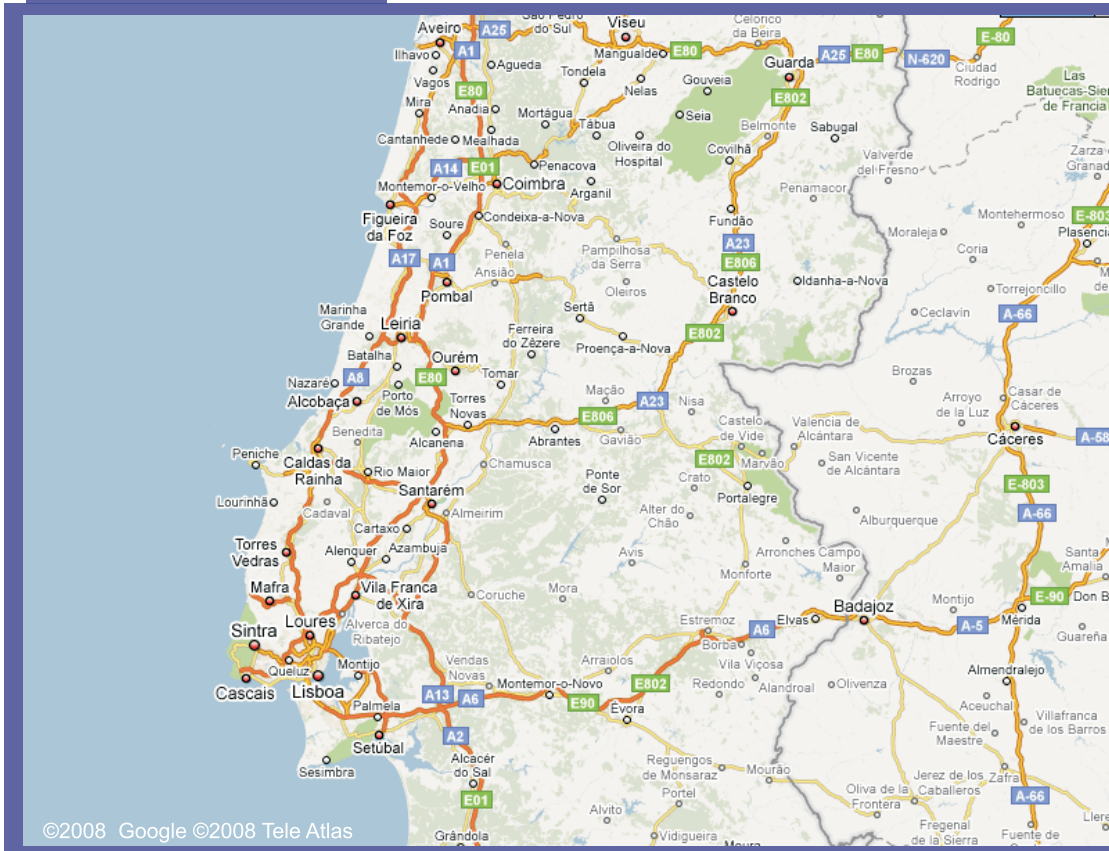

**FIALHO  
FERRO**

PUBLICIDADE  
EXPOSITORES  
REPRESENTAÇÕES

## Location Map

GPS

39°27'59"N  
8°32'48"W

With privileged location in the center of the country with access to main roads

Fialho Ferro is located in Torres Novas and is located 113km from Lisbon, 224km from Porto, 350km from Faro and 238km of the Spanish border (Badajoz)