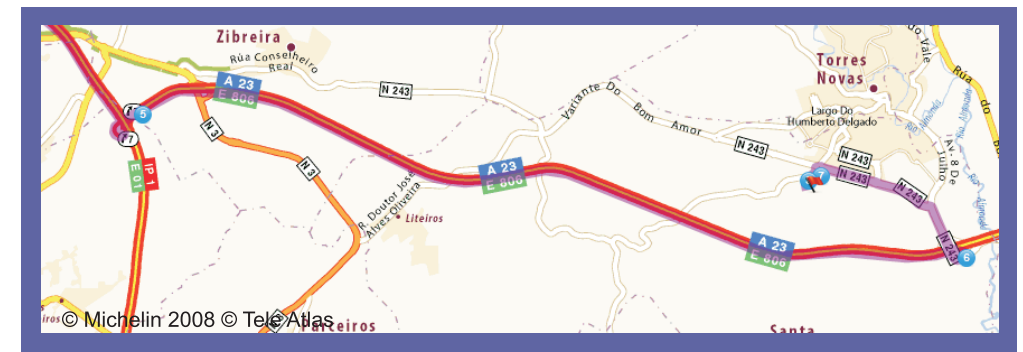

**FIALHO  
FERRO**

PUBLICIDADE  
EXPOSITORES  
REPRESENTAÇÕES

## Location Map

GPS

39°27'59"N  
8°32'48"W

With privileged location in the center of the country with access to main roads

Fialho Ferro is located in Torres Novas and is located 113km from Lisbon, 224km from Porto, 350km from Faro and 238km of the Spanish border (Badajoz)